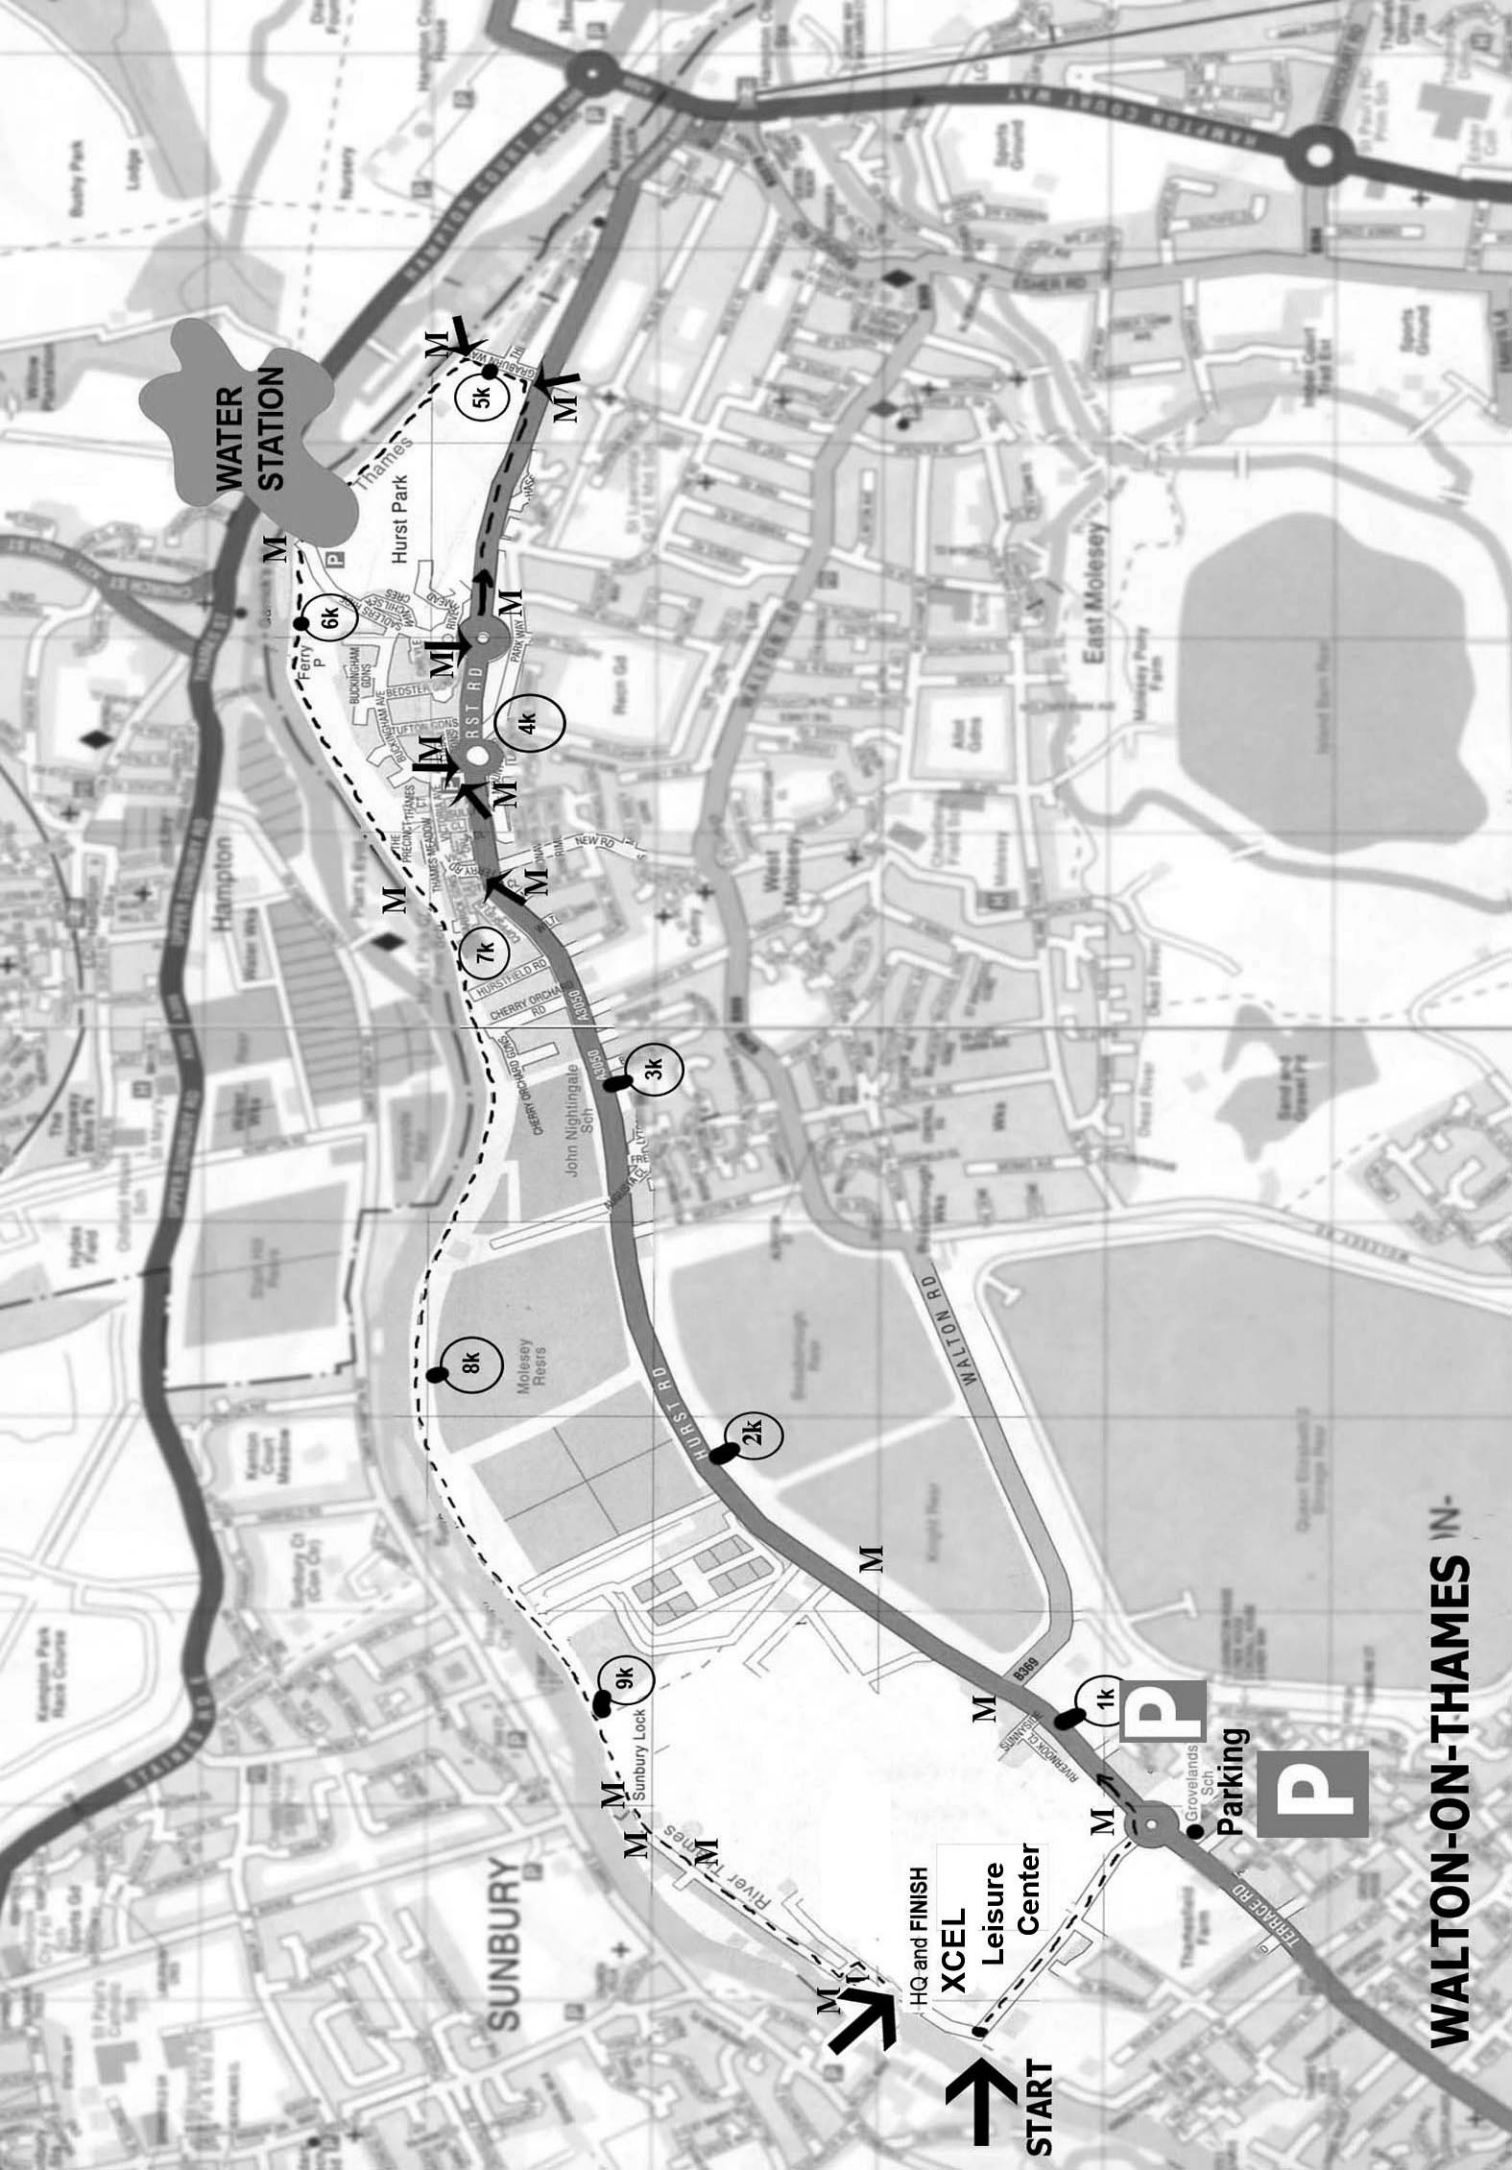

26TH ELMBRIDGE ROAD RUNNERS

JULIE BUTTON MEMORIAL 10K

Sunday 26th July 2009 Start Time: 9:00 a.m.

- Numbers** This year we have a new chip system . You collect your number and chip on race day at The rear of the Xcel Liesure Center. Please allow plenty of time before the race After the race PLEASE RETURN YOUR CHIP to the helpers.
(failure to do so will incur a cost of £1.80)
- Venue** Xcel Leisure Centre, Waterside Drive, Walton-on-Thames, Surrey, KT12 2JG
- Parking** Parking will be available at Grovelands School and nearby. Please follow any instructions given by the marshals. Details of parking areas are shown on the map.
- Travel** The nearest train station is at Walton-on-Thames.
- Changing** Changing and showers are available in the Leisure Centre. Please use the rear ent
- Start** The race will start at 9:00 am sharp. It is essential that the road is not blocked prior to the start. Please follow any instructions given by the marshals.
- Course** The course is marked on the map. There is a drinks station approximately half way and at the finish. Each kilometre is marked. It can be very warm on race day, so please ensure you take on water before and during the race.
- Awards** Awards are as per entry form and will be presented in the Leisure Center or outside at about 11
- Results** Will be posted on our website. Should you wish to receive them by post please leave an SAE.
- First Aid** Ambulance Service will be in attendance

Elmbridge Road Runners meet on Tuesdays and Thursdays at 7 pm.
www.elmbridgeroadrunners.co.uk

thank you for entering the ERR 10K - we hope that you enjoy the event and have a good run

WATER STATION

5k

6k

4k

7k

3k

8k

2k

9k

1k

HQ and FINISH
XCEL Leisure Center

START